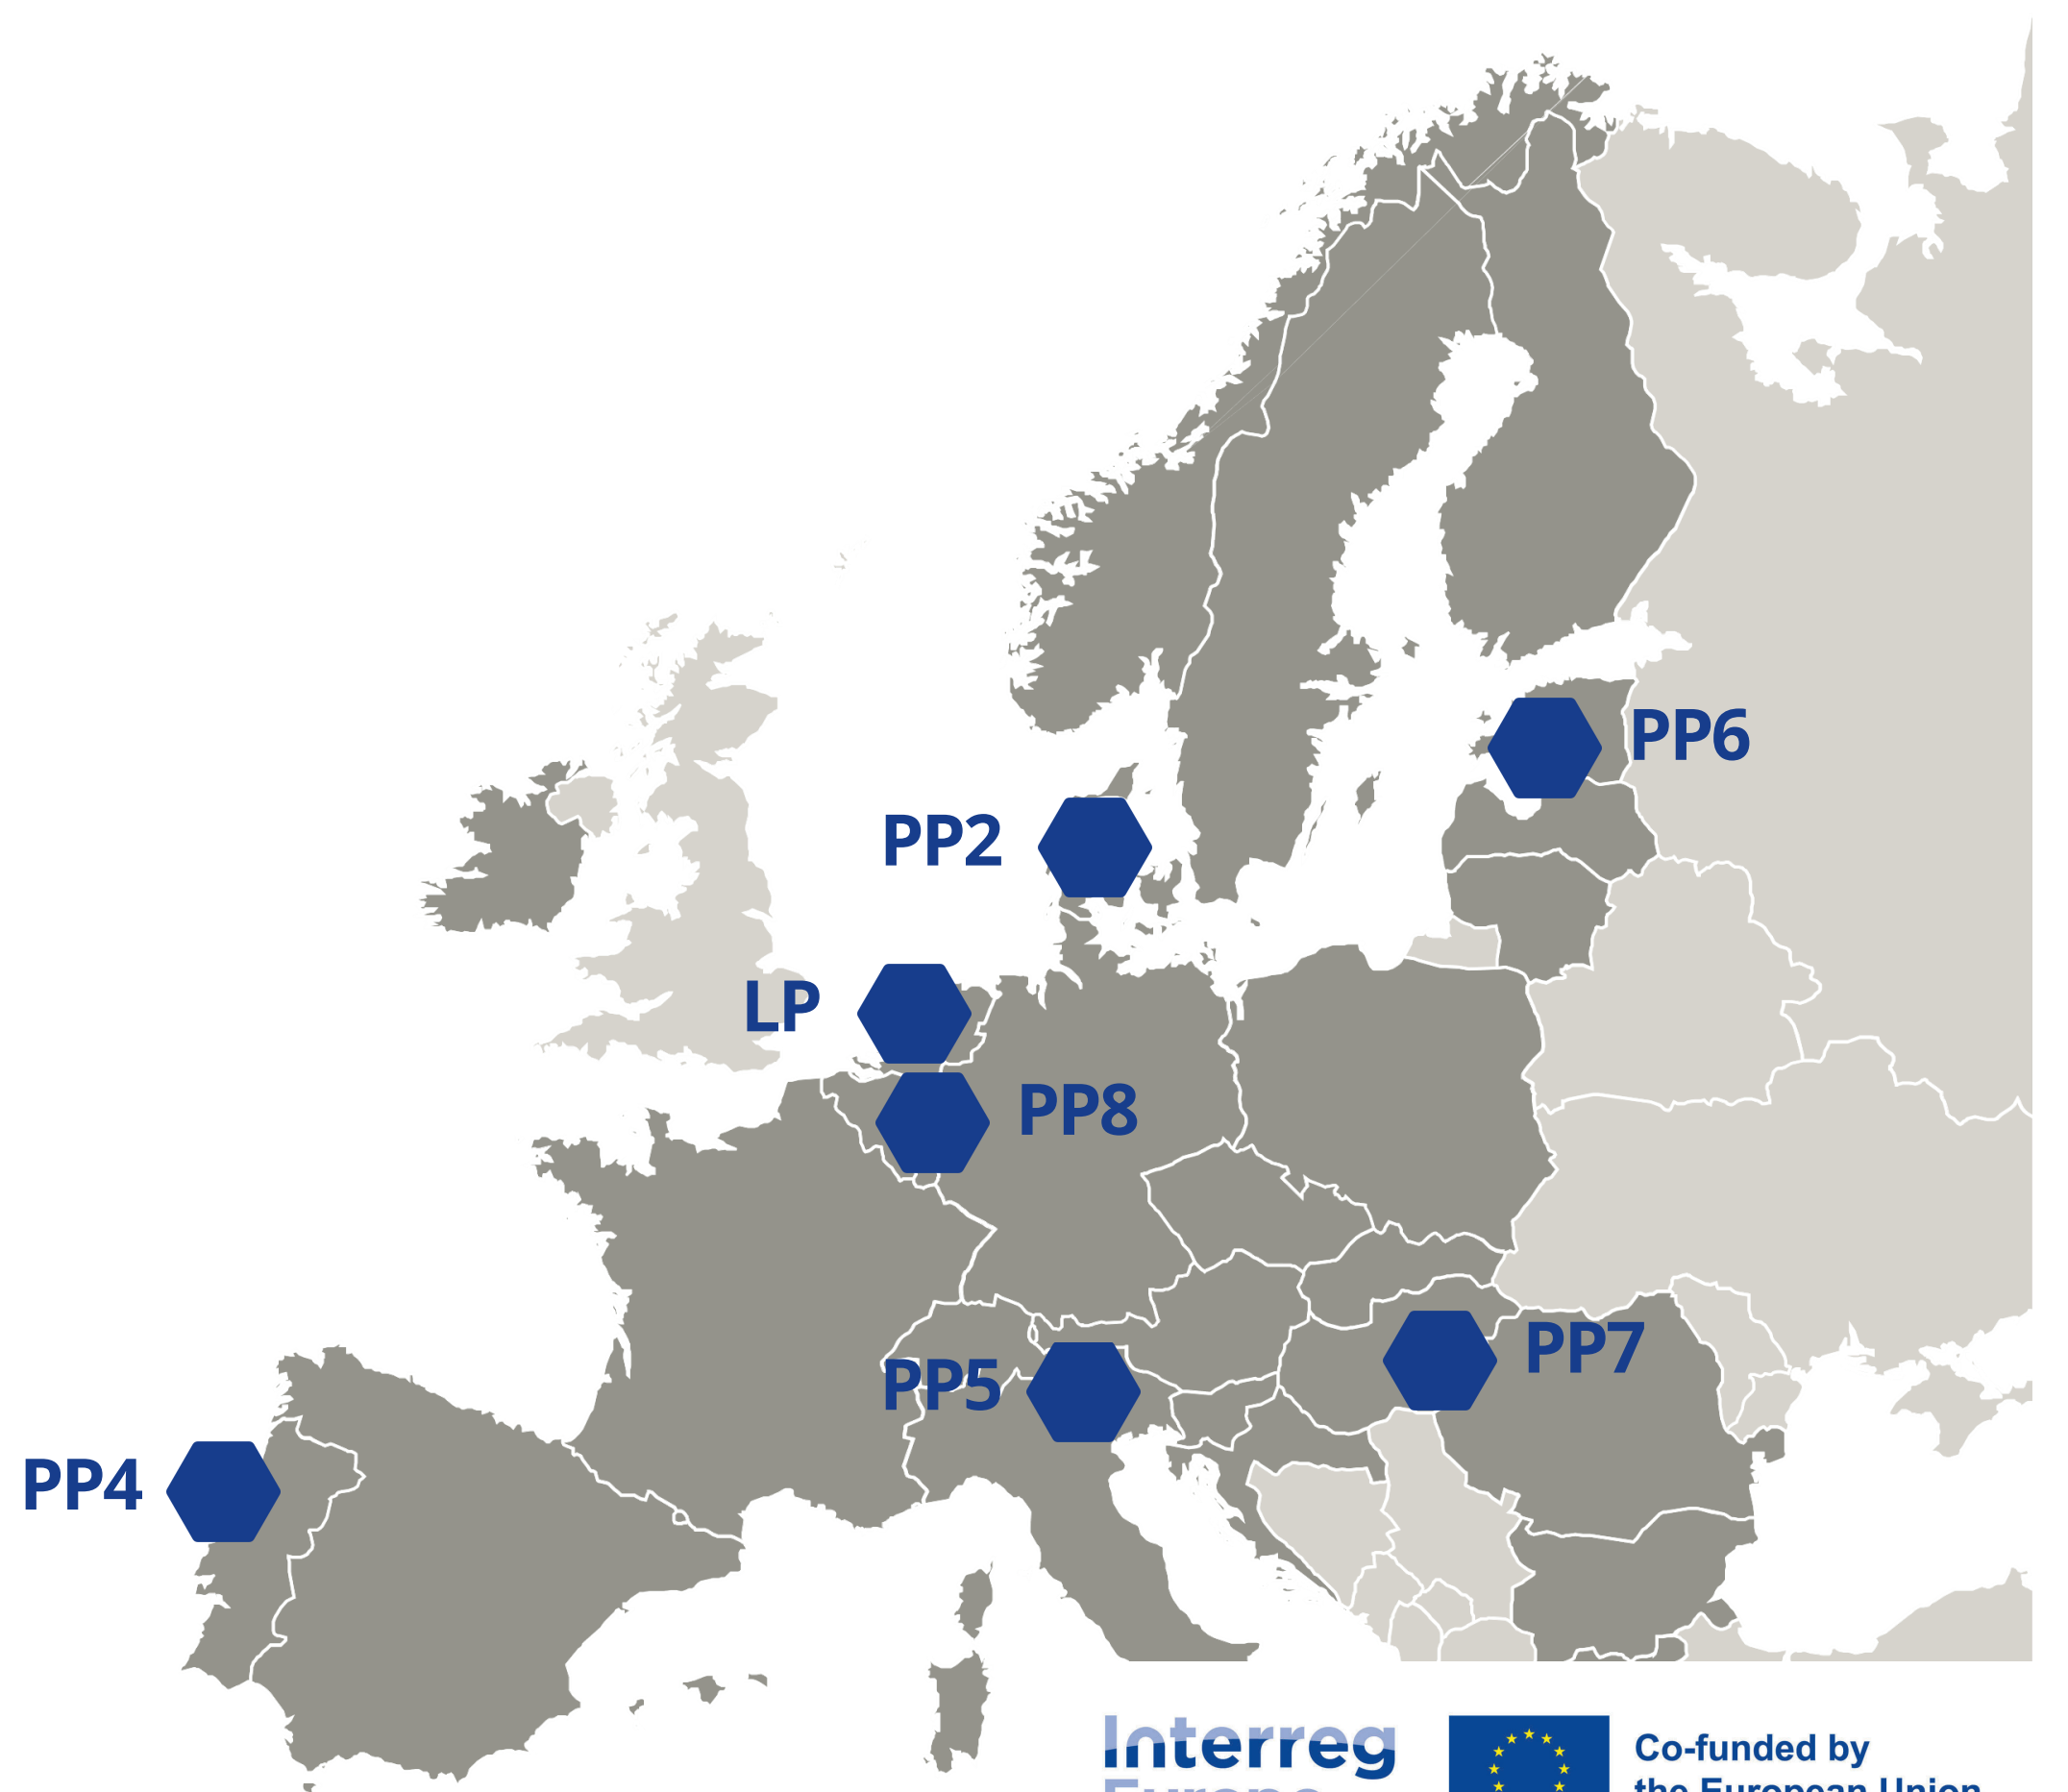

Provinsje Fryslân Nederland	LP
Syddjurs Kommune Denmark	2 Project Partner
ARDITI Portugal	3 Project Partner
CIM Coimbra Portugal	4 Project Partner
Trentino Federation of Cooperation Italy	5 Project Partner
Saaremaa Municipality Government Estonia	6 Project Partner
Hajdú-Bihar County Government Hungary	7 Project Partner
German-speaking Community of Belgium Belgium	8 Project Partner

 **PP3**

Interreg Europe

Co-funded by the European Union

GOCORE

Provinsje Fryslân Nederland	LP
Syddjurs Kommune Denmark	2 Project Partner
ARDITI Portugal	3 Project Partner
CIM Coimbra Portugal	4 Project Partner
Trentino Federation of Cooperation Italy	5 Project Partner
Saaremaa Municipality Government Estonia	6 Project Partner
Hajdú-Bihar County Government Hungary	7 Project Partner
German-speaking Community of Belgium Belgium	8 Project Partner