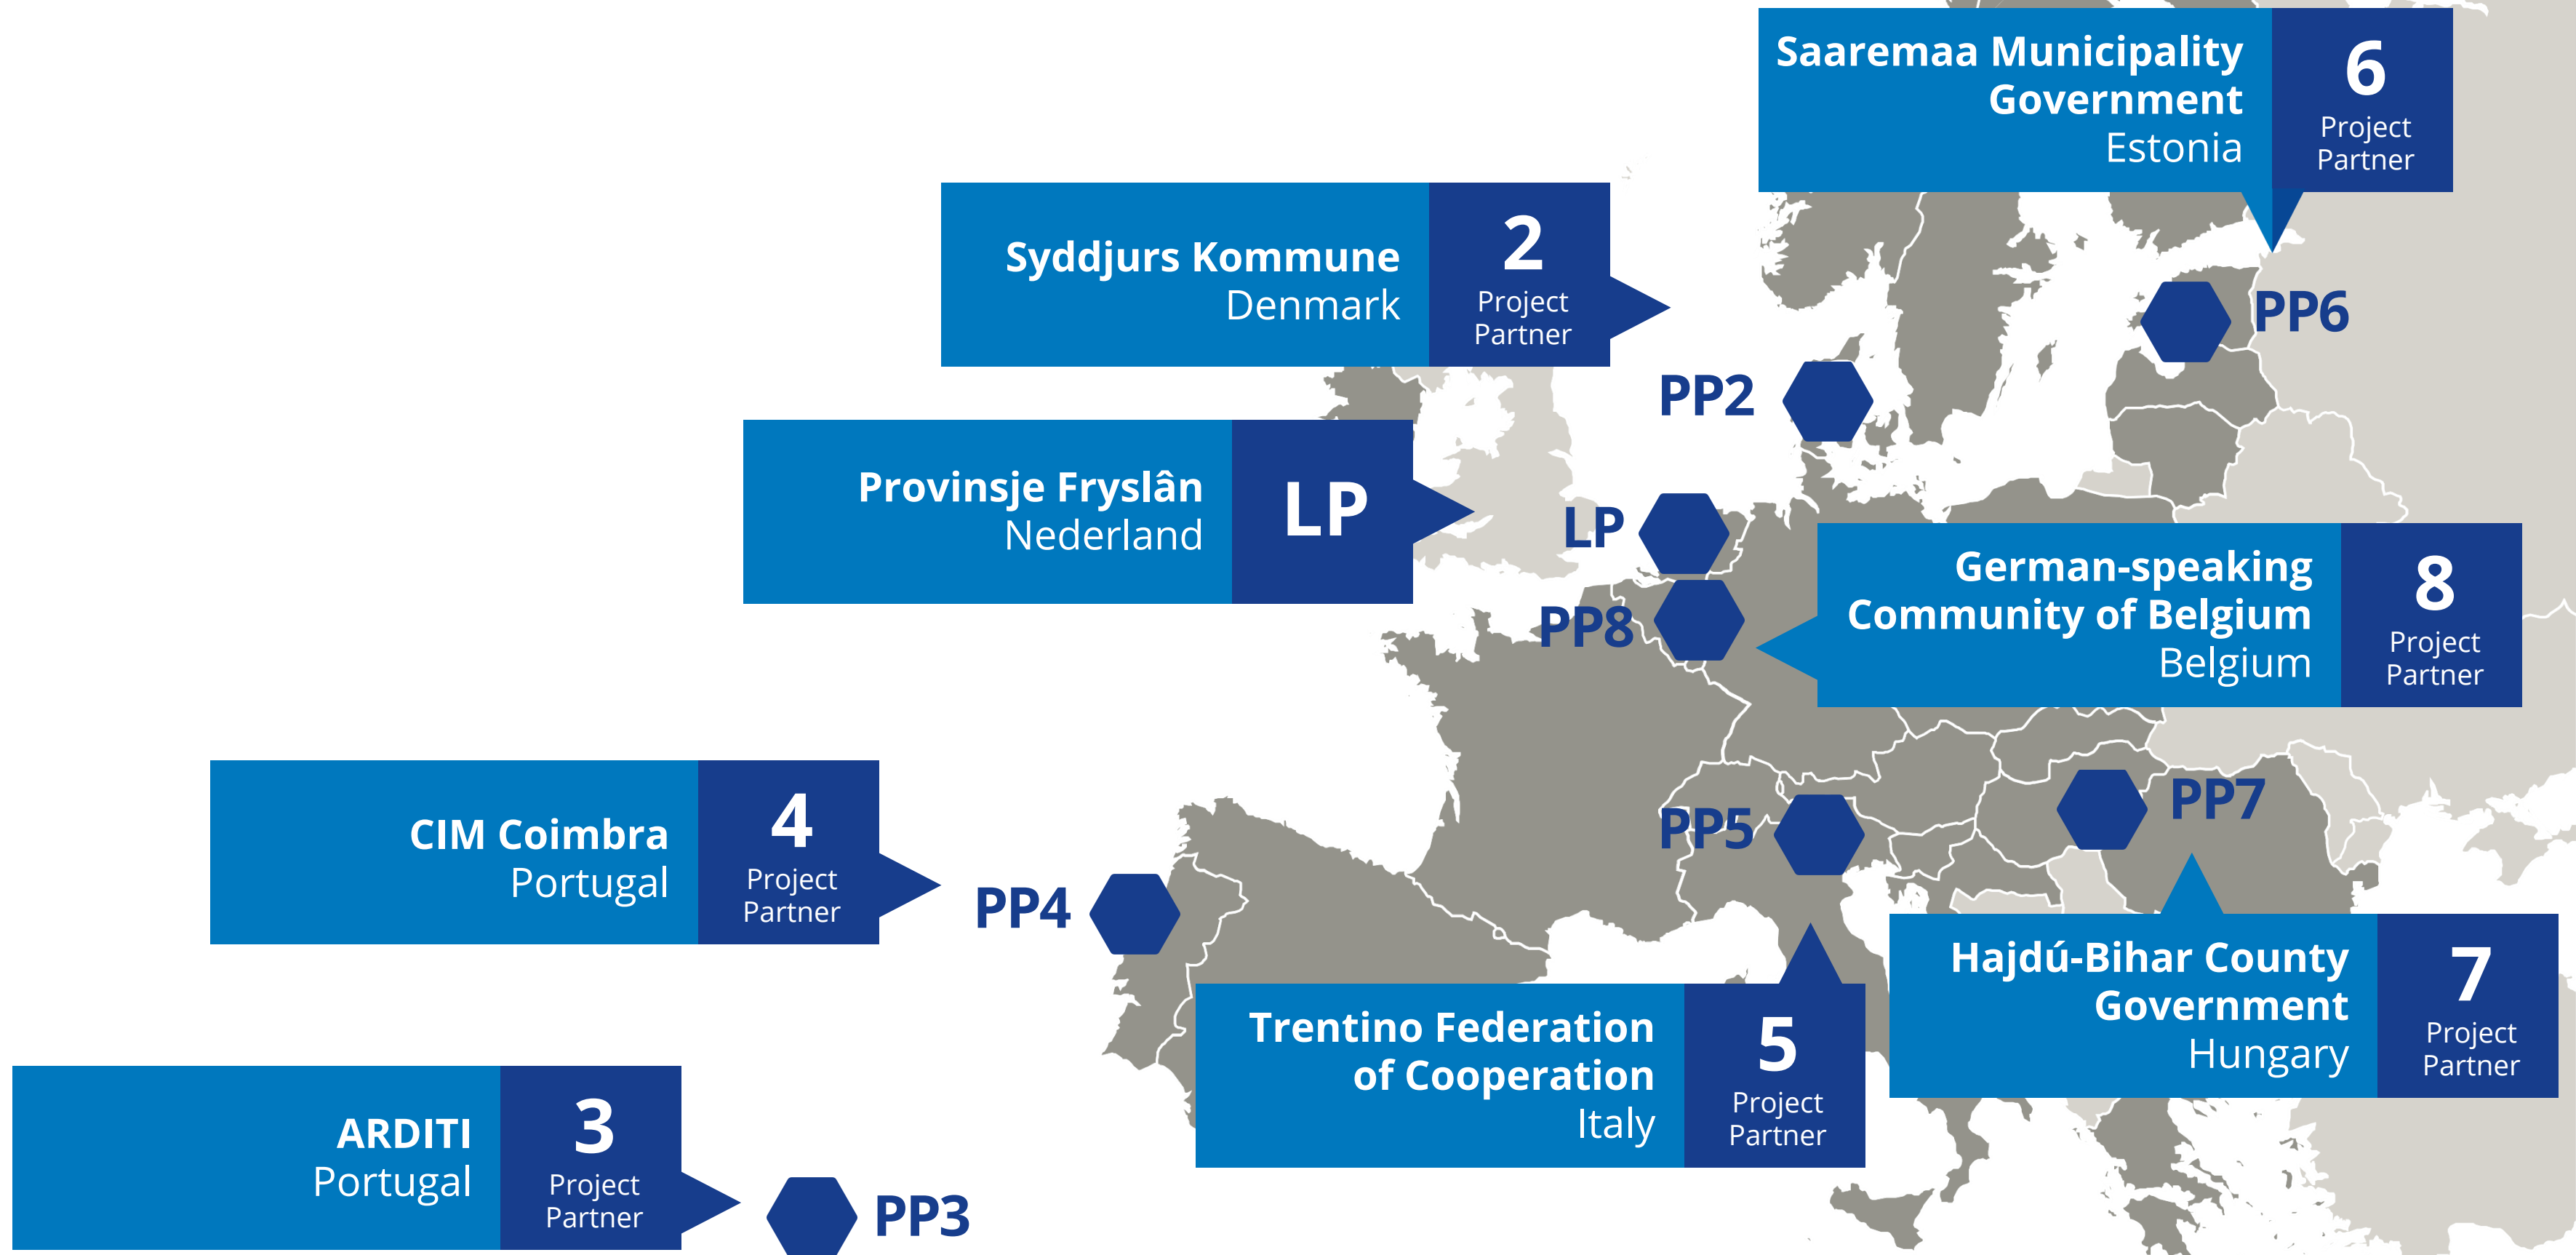

Provinsje Fryslân Nederland	LP
Syddjurs Kommune Denmark	2 Project Partner
ARDITI Portugal	3 Project Partner
CIM Coimbra Portugal	4 Project Partner
Trentino Federation of Cooperation Italy	5 Project Partner
Saaremaa Municipality Government Estonia	6 Project Partner
Hajdú-Bihar County Government Hungary	7 Project Partner
German-speaking Community of Belgium Belgium	8 Project Partner

 **PP3**

Interreg Europe

Co-funded by the European Union

GOCORE

Provinsje Fryslân Nederland	LP
Syddjurs Kommune Denmark	2 Project Partner
ARDITI Portugal	3 Project Partner
CIM Coimbra Portugal	4 Project Partner
Trentino Federation of Cooperation Italy	5 Project Partner
Saaremaa Municipality Government Estonia	6 Project Partner
Hajdú-Bihar County Government Hungary	7 Project Partner
German-speaking Community of Belgium Belgium	8 Project Partner

 **PP3**

PP4 

LP

PP2 

 **PP8**

PP5 

 **PP7**

 **PP6**