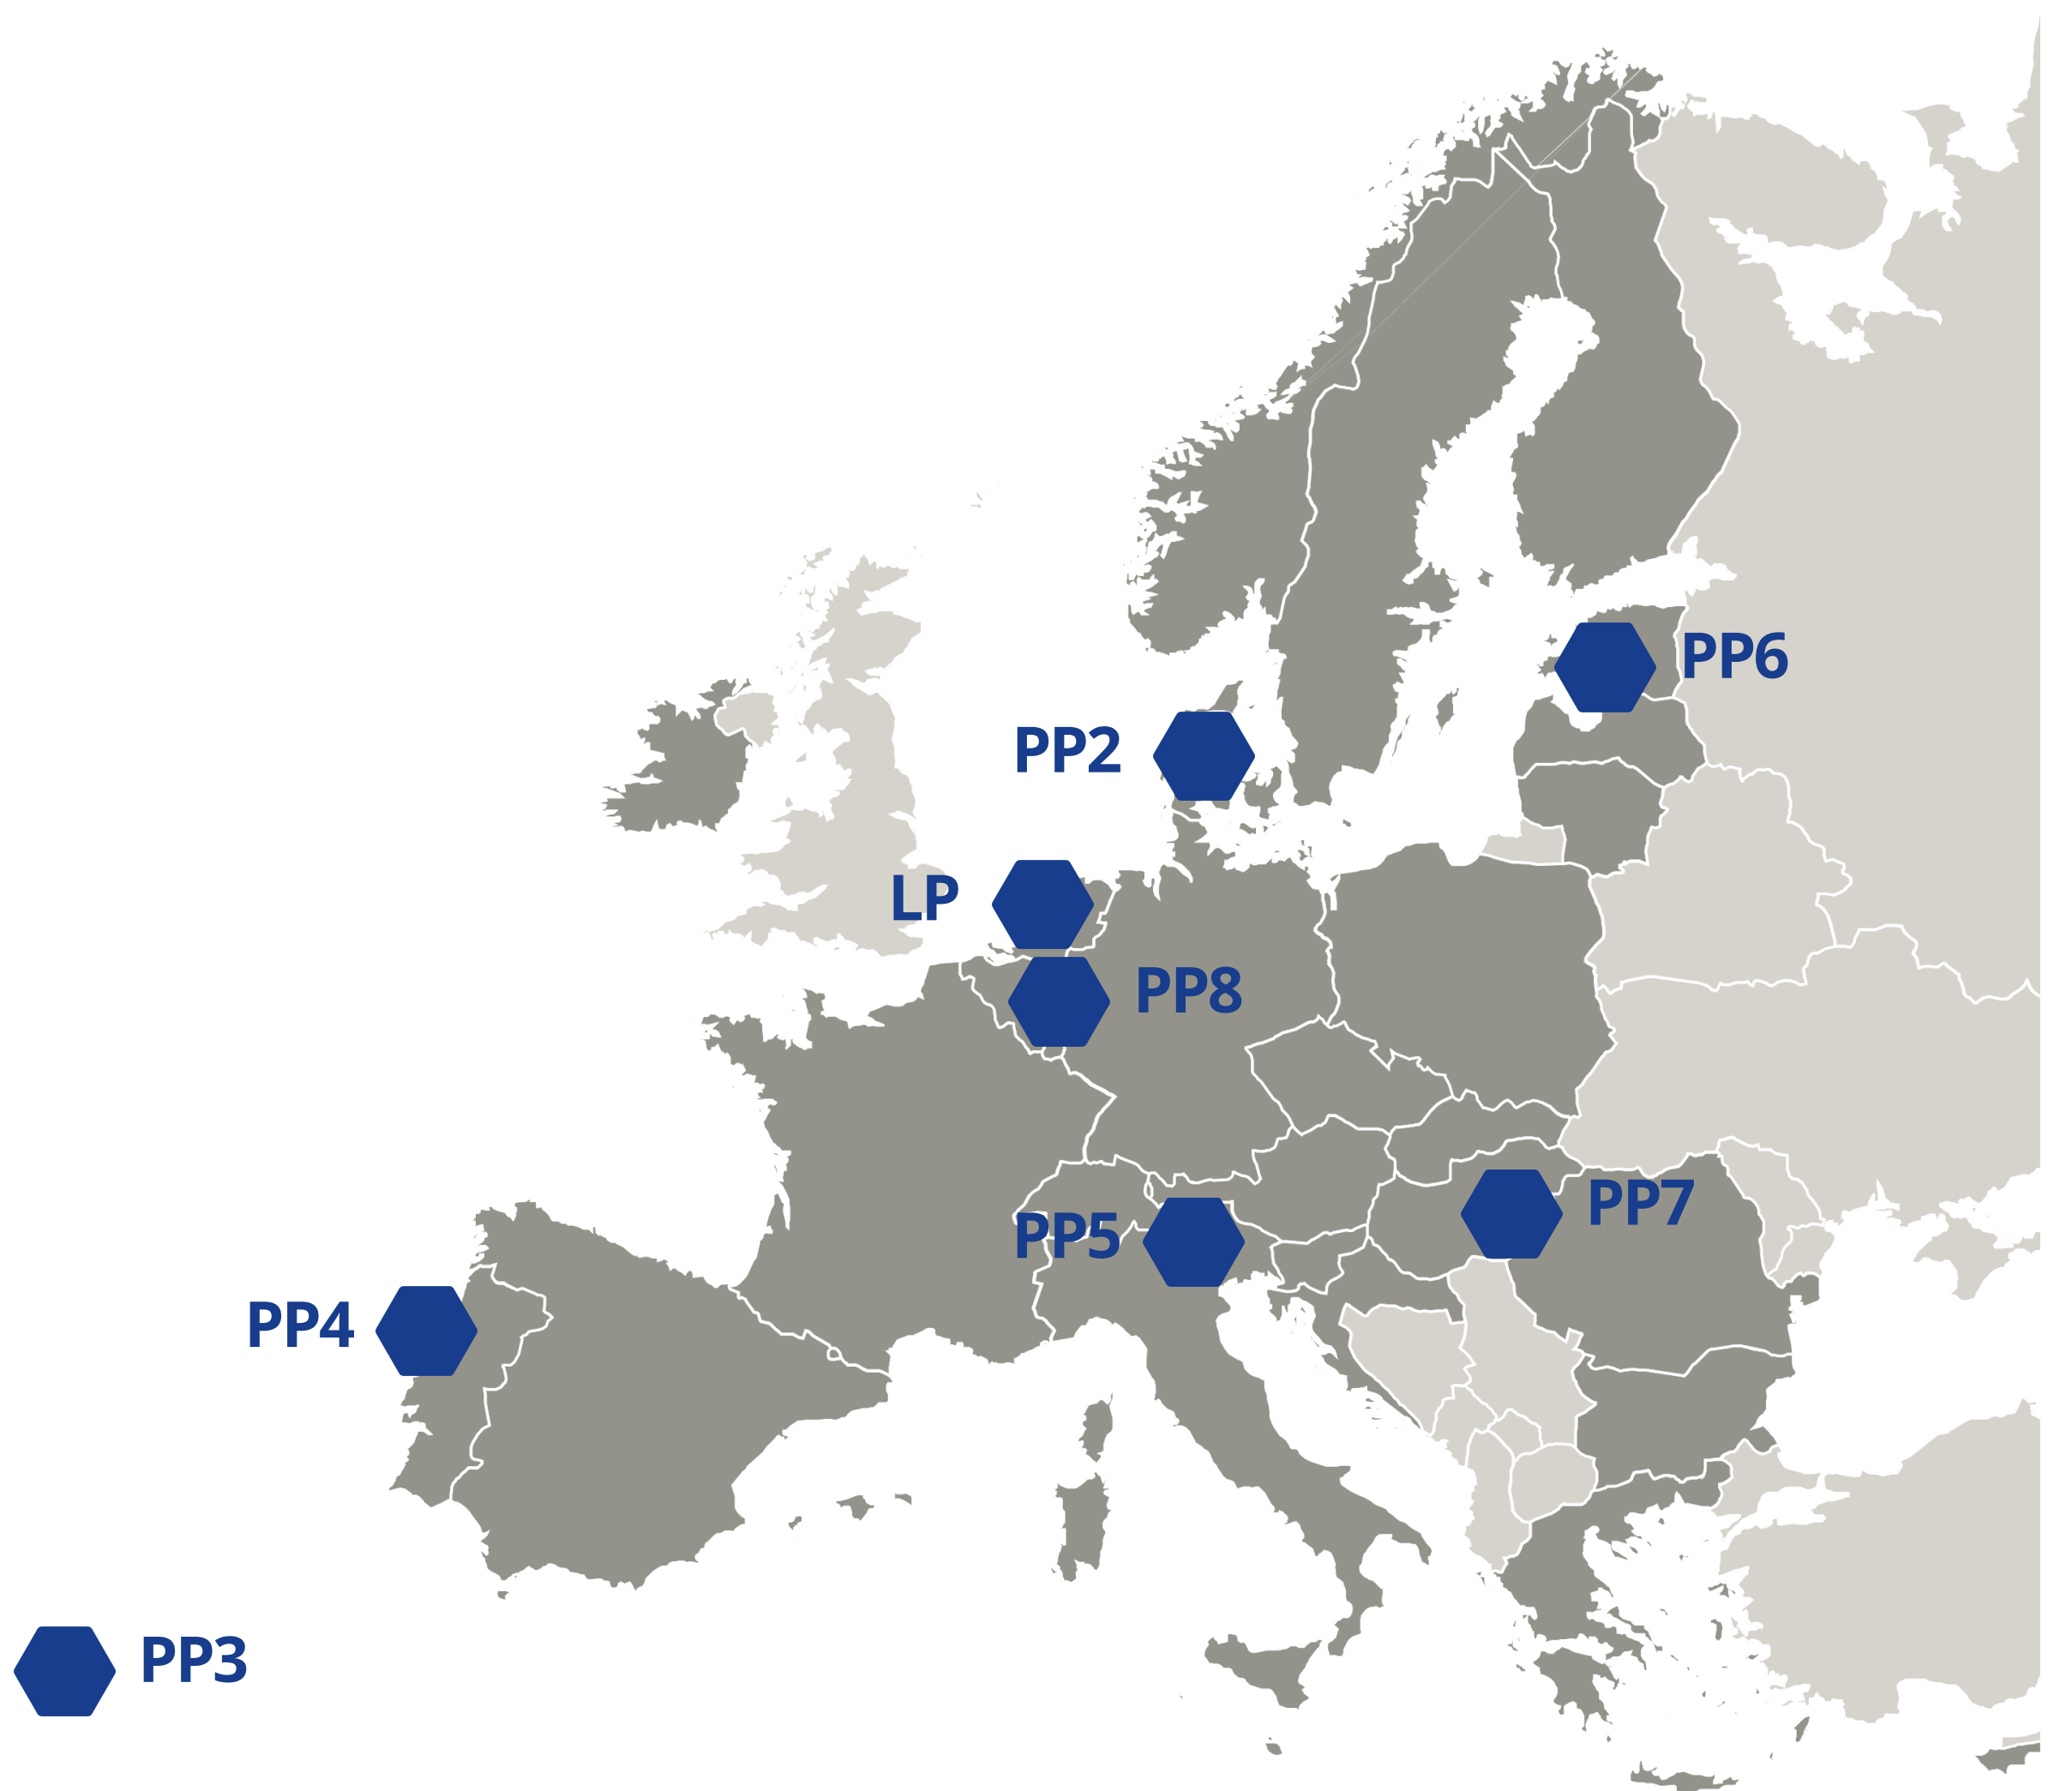

Provinsje Fryslân Nederland	LP
Syddjurs Kommune Denmark	2 Project Partner
ARDITI Portugal	3 Project Partner
CIM Coimbra Portugal	4 Project Partner
Trentino Federation of Cooperation Italy	5 Project Partner
Saaremaa Municipality Government Estonia	6 Project Partner
Hajdú-Bihar County Government Hungary	7 Project Partner
German-speaking Community of Belgium Belgium	8 Project Partner

 **PP3**

Interreg Europe

Co-funded by the European Union

GOCORE

Provinsje Fryslân Nederland	LP
Syddjurs Kommune Denmark	2 Project Partner
ARDITI Portugal	3 Project Partner
CIM Coimbra Portugal	4 Project Partner
Trentino Federation of Cooperation Italy	5 Project Partner
Saaremaa Municipality Government Estonia	6 Project Partner
Hajdú-Bihar County Government Hungary	7 Project Partner
German-speaking Community of Belgium Belgium	8 Project Partner

 **PP3**

PP4 

LP

PP2 

 **PP8**

PP5 

 **PP7**

 **PP6**