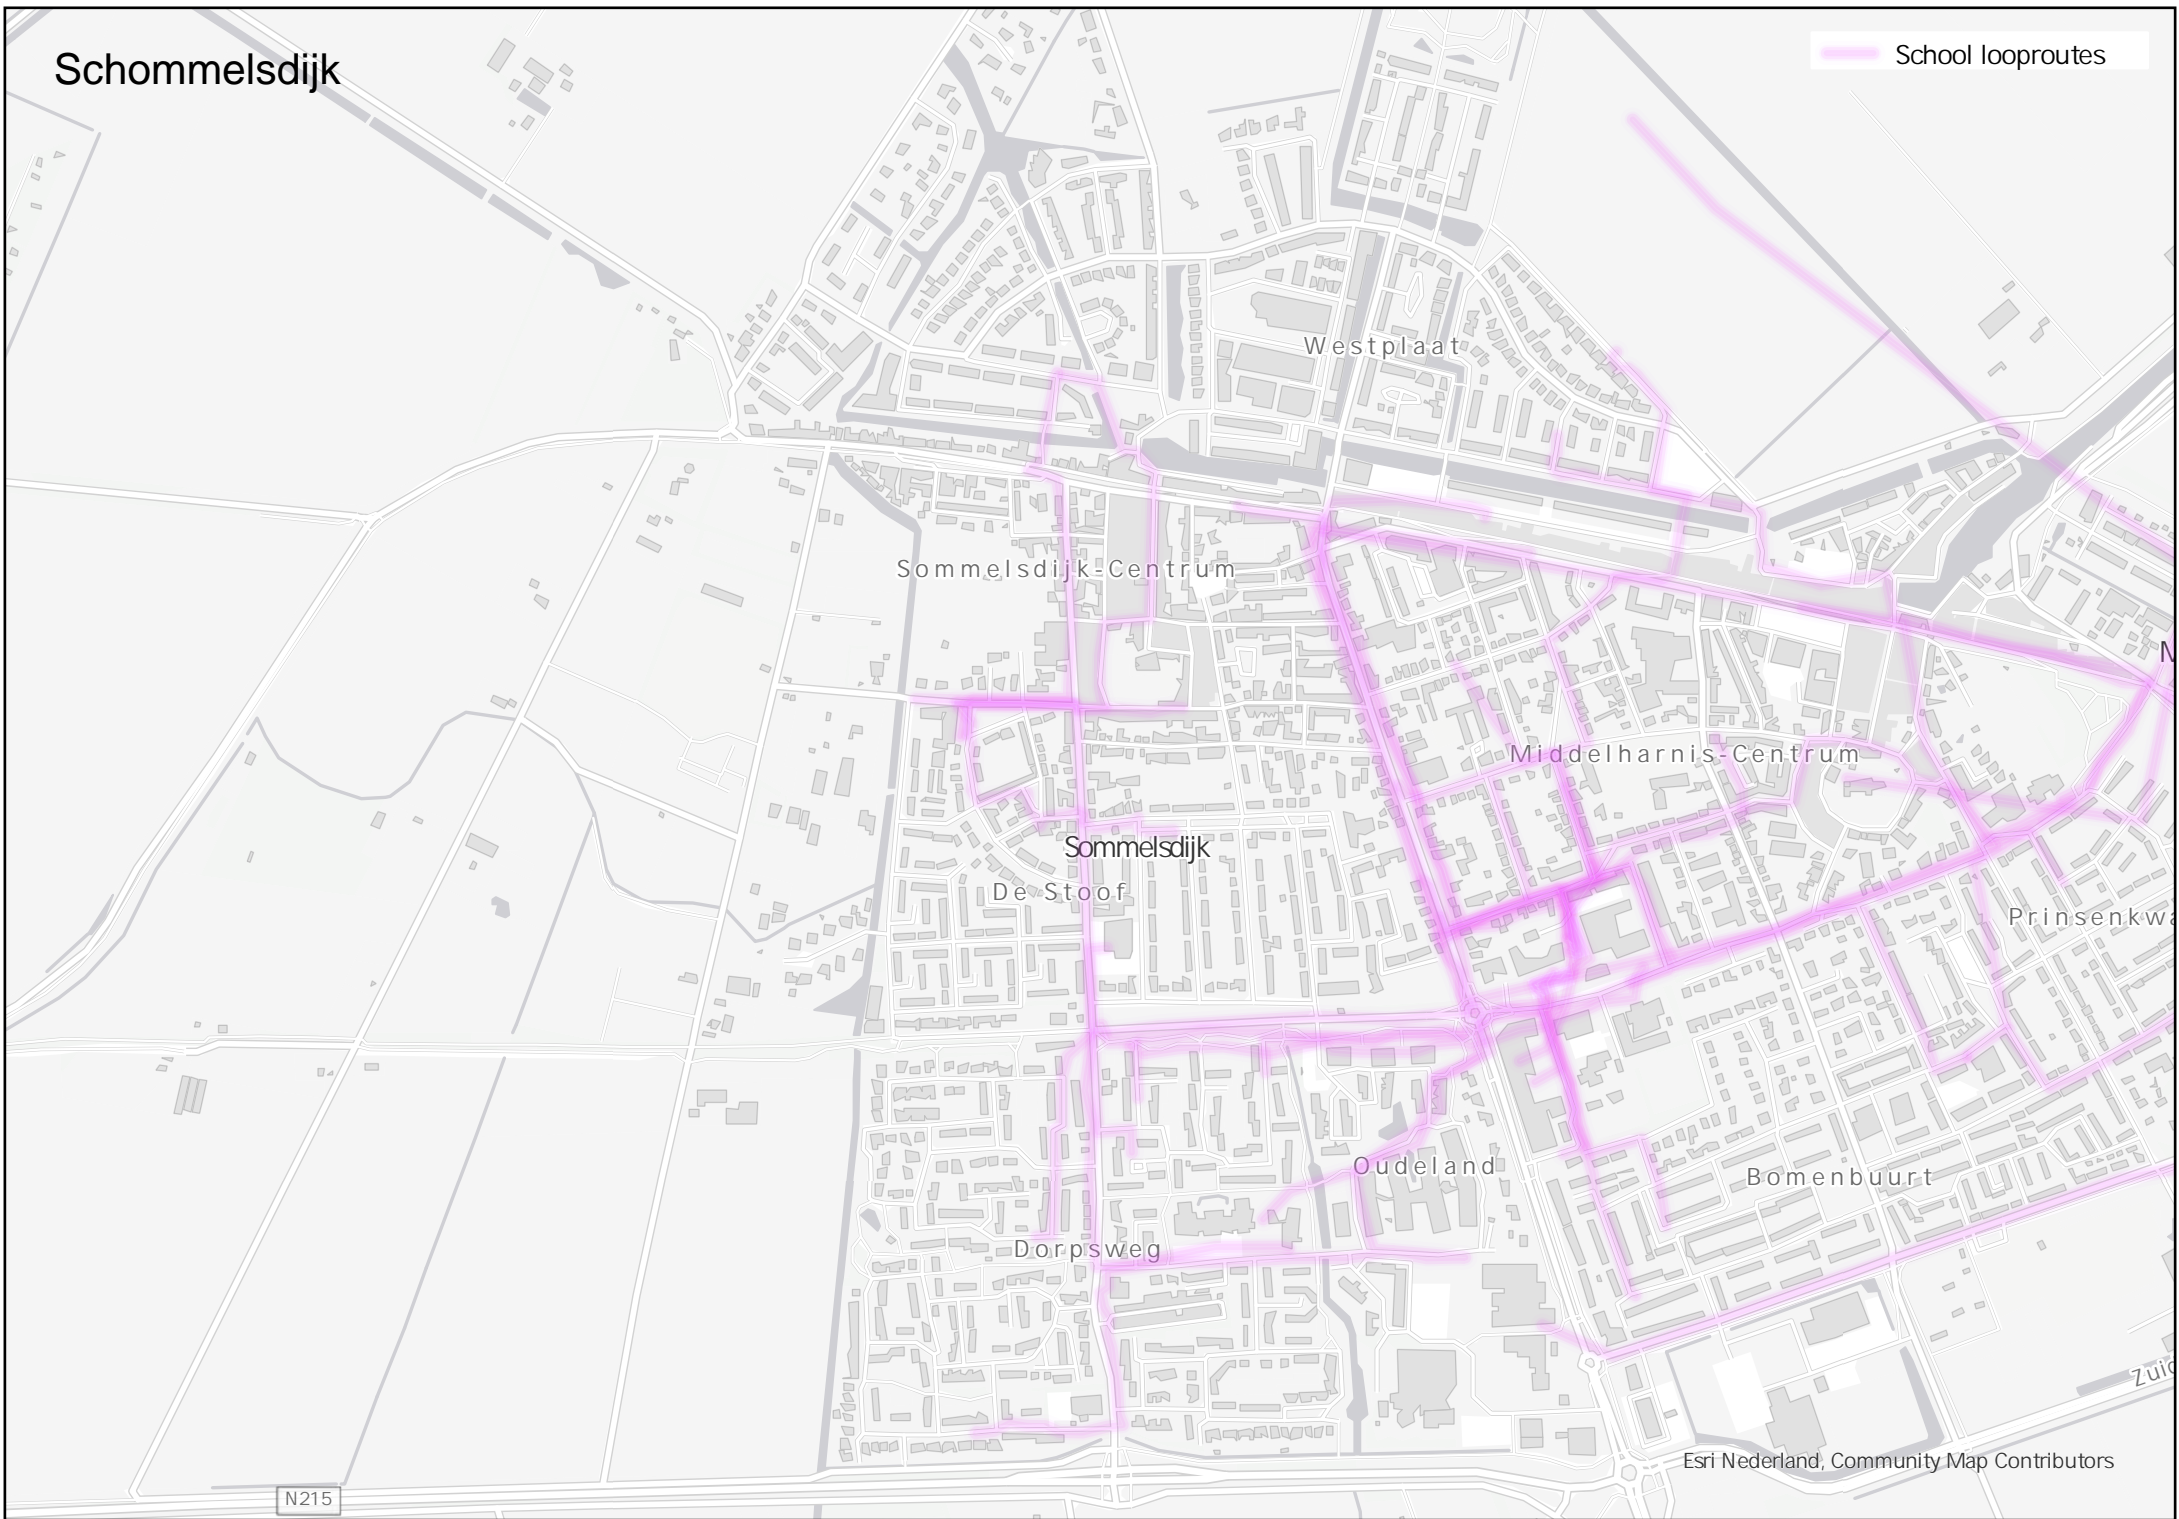

School looproutes

# Dirksland

School looproutes

# Middelharnis

School looproutes

Schommelsdijk

School looproutes

Sommeldijk-Centrum

Westplaat

Middelharnis-Centrum

Sommeldijk

De Stoof

Prinsenkw

Oudeland

Bomenbuurt

Dorpsweg

N215

Esri Nederland, Community Map Contributors

Werk looproutes