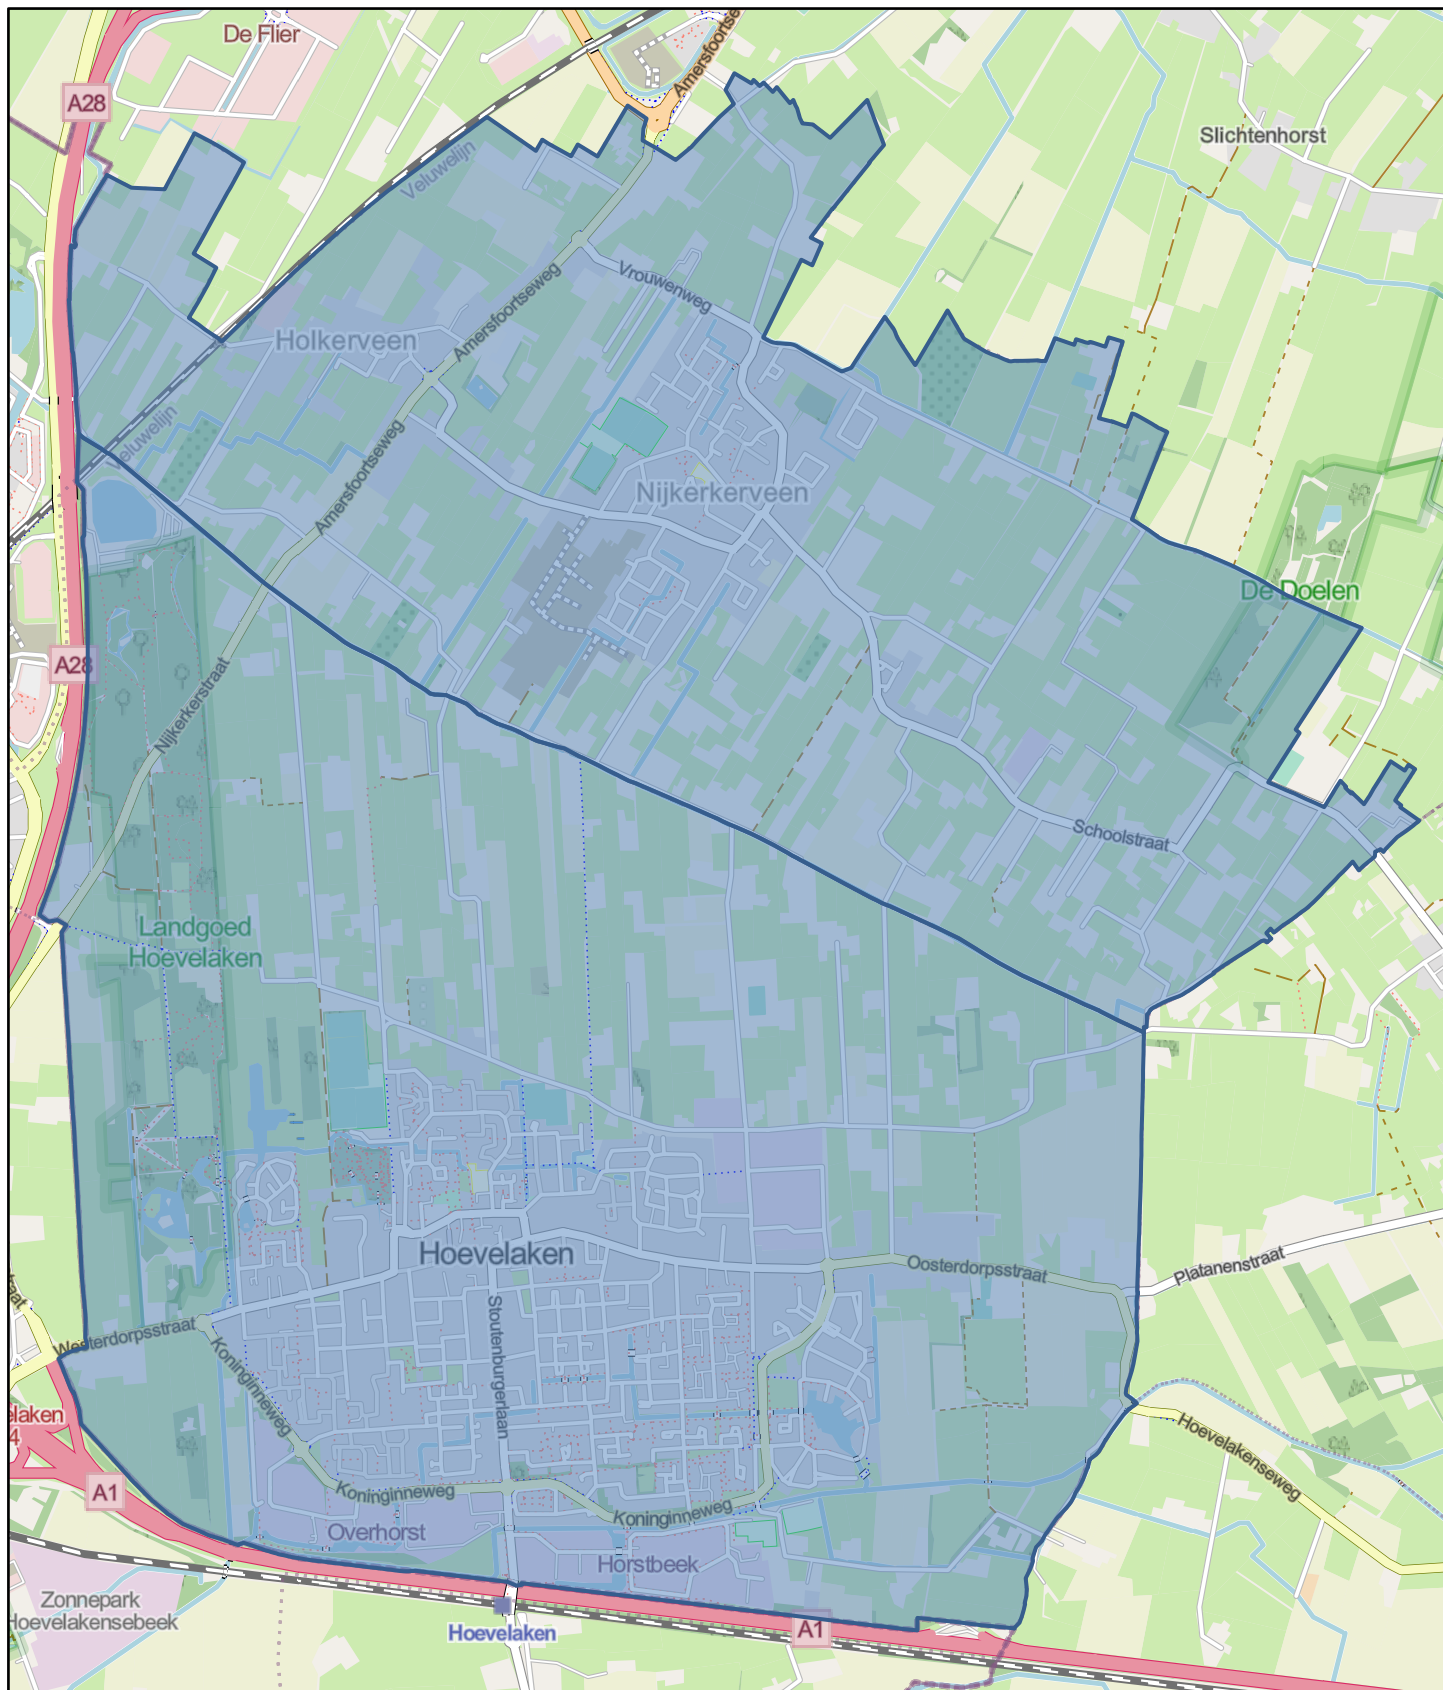

LIS Map

5/19/2025, 10:55:15 AM

Esri Nederland, Kadaster, Map data © OpenStreetMap contributors, Microsoft, Facebook, Google, Esri Community Maps contributors, Map layer by Esri