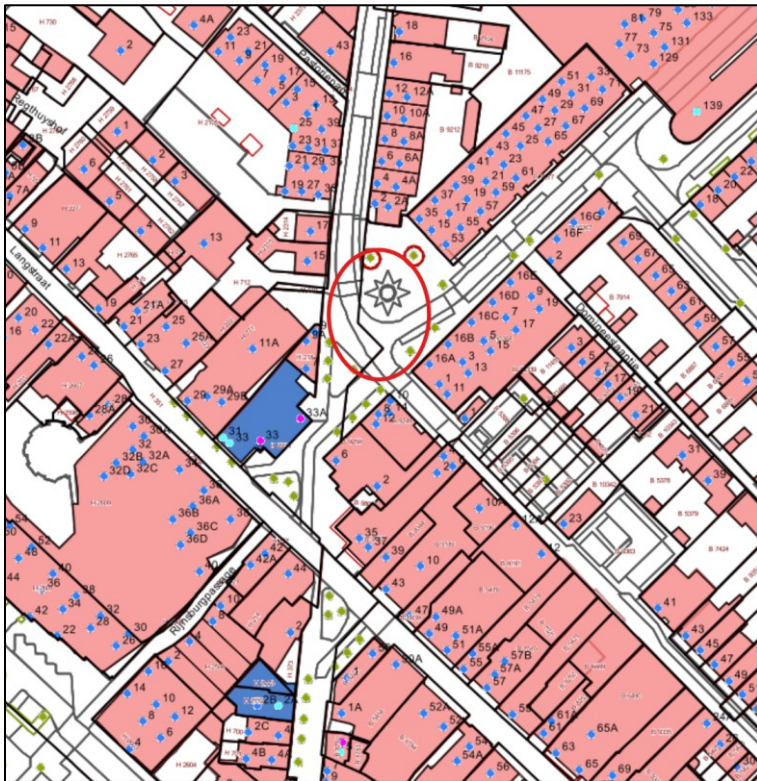

Locations

The temporary above-ground waste containers will be placed at the following locations:

- Event Square (Evenementenplein)
- Achterweg / Luifelbaan
- Den Hoek (existing location)

An overview map of these locations can be found in **Appendix 1**.

Kind regards,

Harry Timp

Acting Manager, Public Space & Property

Appendix 1

Event Square (Evenementenplein)

Achterweg / Luifelbaan

Den Hoek

Example of an Above-Ground Waste Container