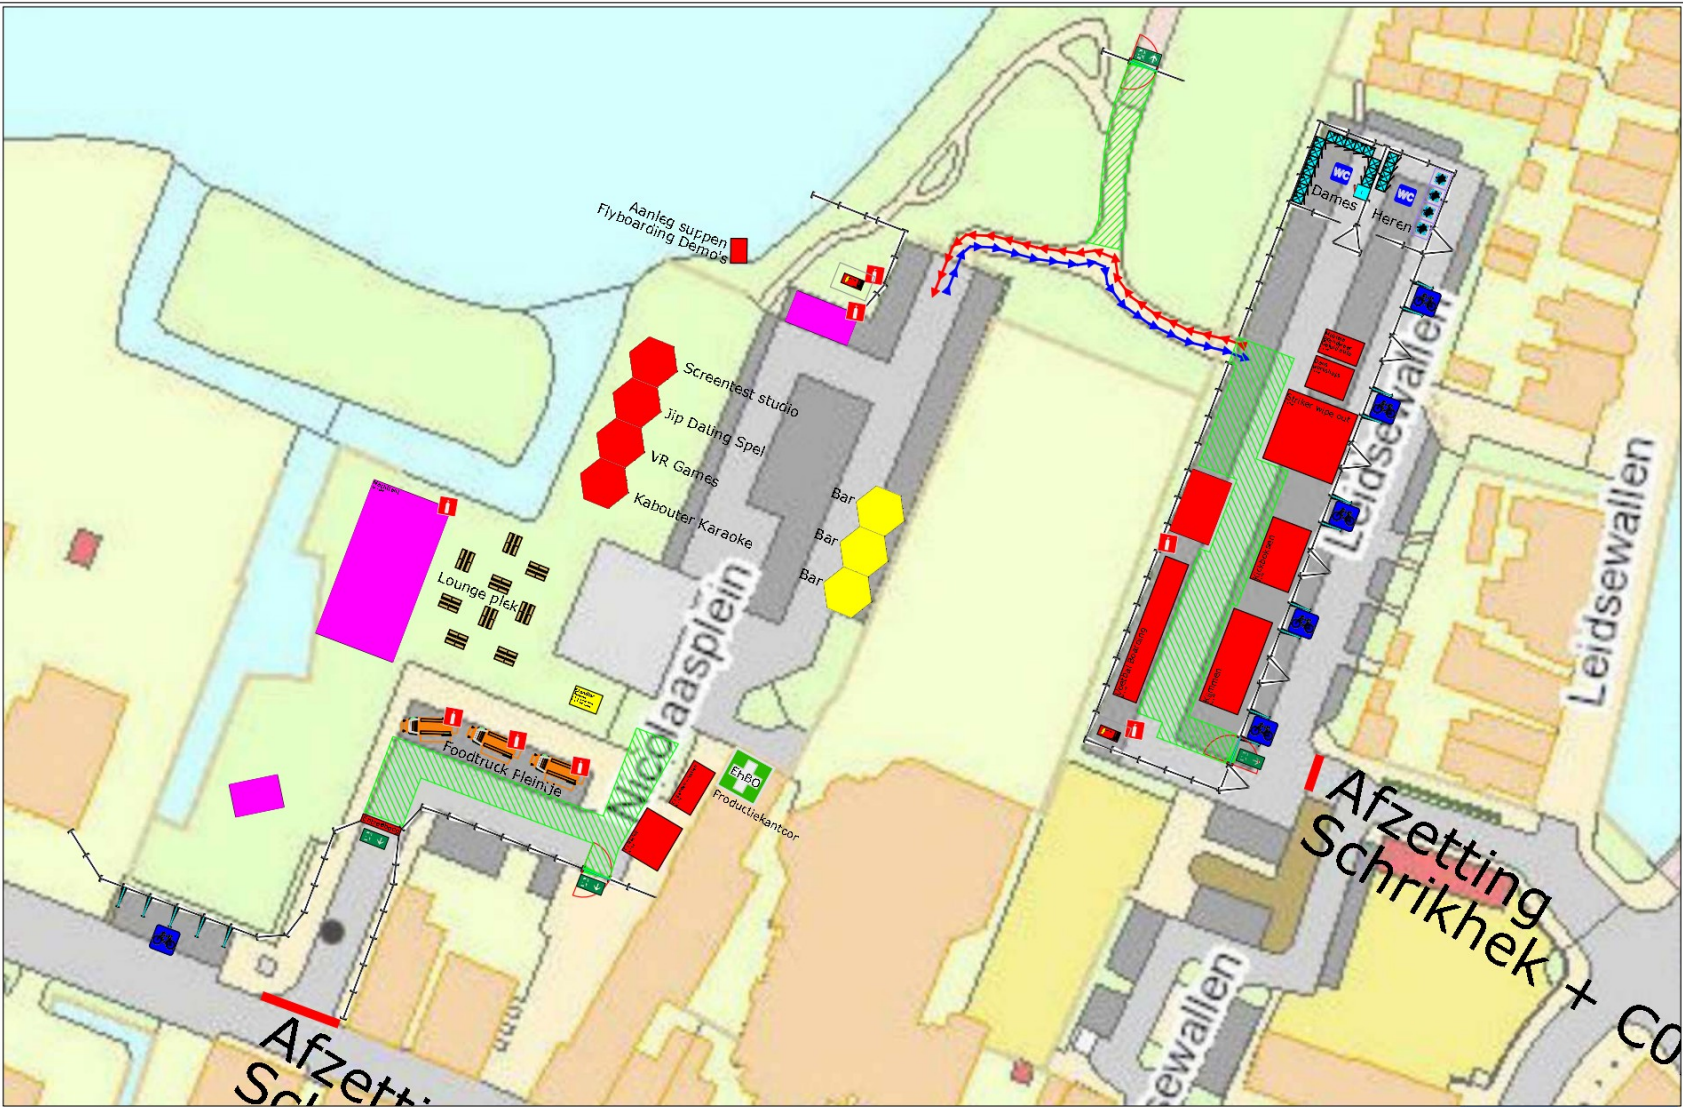

## LEGENDA

- Activiteiten
- Barren
- Podia
- Foodtruck
- Dixi / Plaskruis
- Aggregaat
- Brandblusser
- Dranghek
- Bouwhek wit gezeild
- Nooduitgang
- Pallet lounge banken

Event: Kom Erbij Festival 2022	Venue: Nicolaasplein Zoetermeer	Date: 11-06-2022	Drawing view: PLAN	Drawn by: [redacted] Scale: 1:1000 File name: kom_erbij_festival22_pattgrond_BKL Save date: 2022-03-01 09:18:38 Plot date: 2022-03-01 09:18:42
-----------------------------------	------------------------------------	------------------	-----------------------	--

Event: Kom Erbij Festival 2022	Venue: Nicolaasplein Zoetermeer	Date: 11-06-2022	Drawing view: PLAN	Drawn by: [redacted] Scale: 1:500 Filename: kom_erbij_festival22_pattgrond_BKL Save date: 2022-03-01 09:18:36 Plot date: 2022-03-01 09:18:41
-----------------------------------	------------------------------------	------------------	-----------------------	--

Event: Kom Erbij Festival 2022	Venue: Nicolaasplein Zoetermeer	Date: 11-06-2022	Drawing view: PLAN	Drawn by: [redacted] Scale: 1:500 Filename: kom_erbij_festival22_pattgrond_BKL Save date: 2022-03-01 09:18:38 Plot date: 2022-03-01 09:18:45	
-----------------------------------	------------------------------------	------------------	-----------------------	--	--