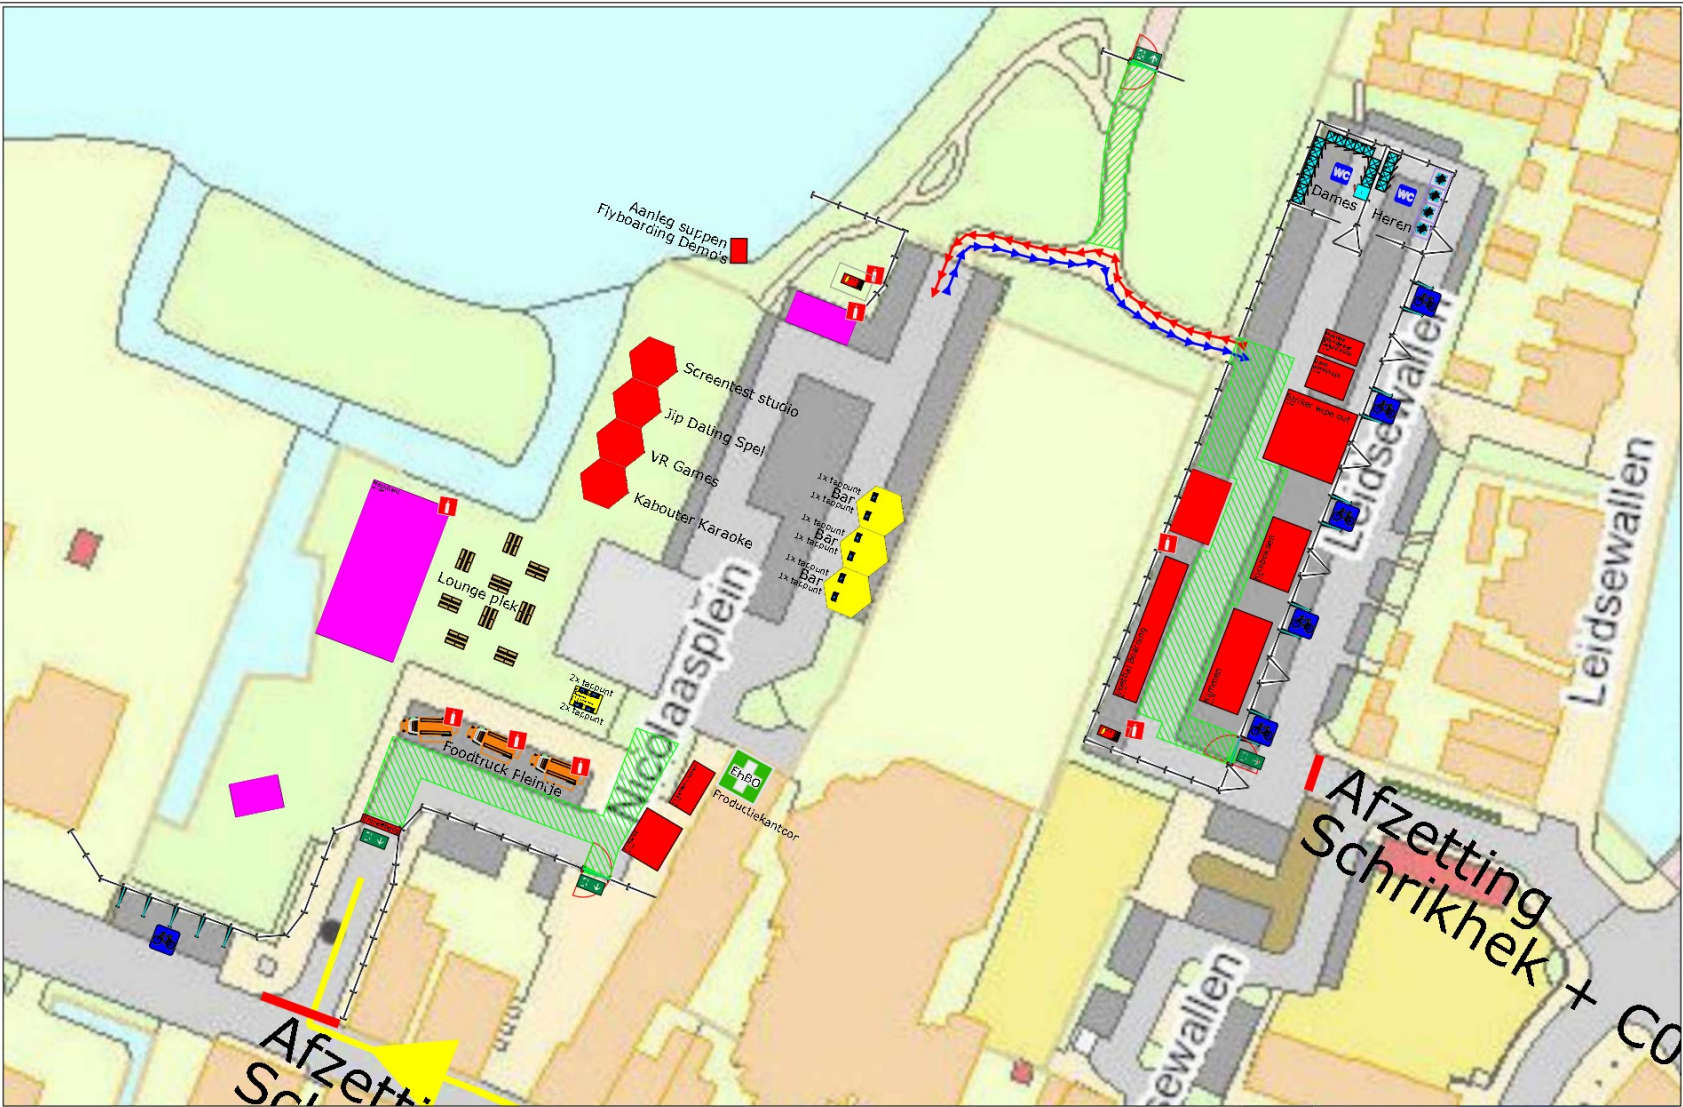

Event: Kom Erbij Festival 2022	Venue: Nicolaasplein Zoetermeer	Date: 11-06-2022	Drawing view: PLAN	Drawn by: Custom Scale: Custom Filename: kom_erbij_festival22_pattgrond_BKL Save date: 2022-03-01 09:18:38 Print date: 2022-03-01 09:18:46
-----------------------------------	------------------------------------	------------------	-----------------------	--

## LEGENDA

- Activiteiten
- Barren
- Podia
- Foodtruck
- Dixi / Plaskruis
- Aggregaat
- Brandblusser
- Dranghek
- Bouwhek wit gezeild
- Nooduitgang
- Pallet lounge banken

Event: Kom Erbij Festival 2022	Venue: Nicolaasplein Zoetermeer	Date: 11-06-2022	Drawing view: PLAN	Drawn by: [redacted] Scale: 1:1000 File name: kom_erbij_festival22_pattgrond_BKL Save date: 2022-03-01 09:18:38 Plot date: 2022-03-01 09:18:42
-----------------------------------	------------------------------------	------------------	-----------------------	--

Event: Kom Erbij Festival 2022	Venue: Nicolaasplein Zoetermeer	Date: 11-06-2022	Drawing view: PLAN	Drawn by: [redacted] Scale: 1:500 Filename: kom_erbij_festival22_pattgrond_BKL Save date: 2022-03-01 09:18:36 Plot date: 2022-03-01 09:18:41
-----------------------------------	------------------------------------	------------------	-----------------------	--

Event: Kom Erbij Festival 2022	Venue: Nicolaasplein Zoetermeer	Date: 11-06-2022	Drawing view: PLAN	Drawn by: [redacted] Scale: 1:500 Filename: kom_erbij_festival22_pattgrond_BKL Save date: 2022-03-01 09:18:38 Plot date: 2022-03-01 09:18:45	
-----------------------------------	------------------------------------	------------------	-----------------------	--	--