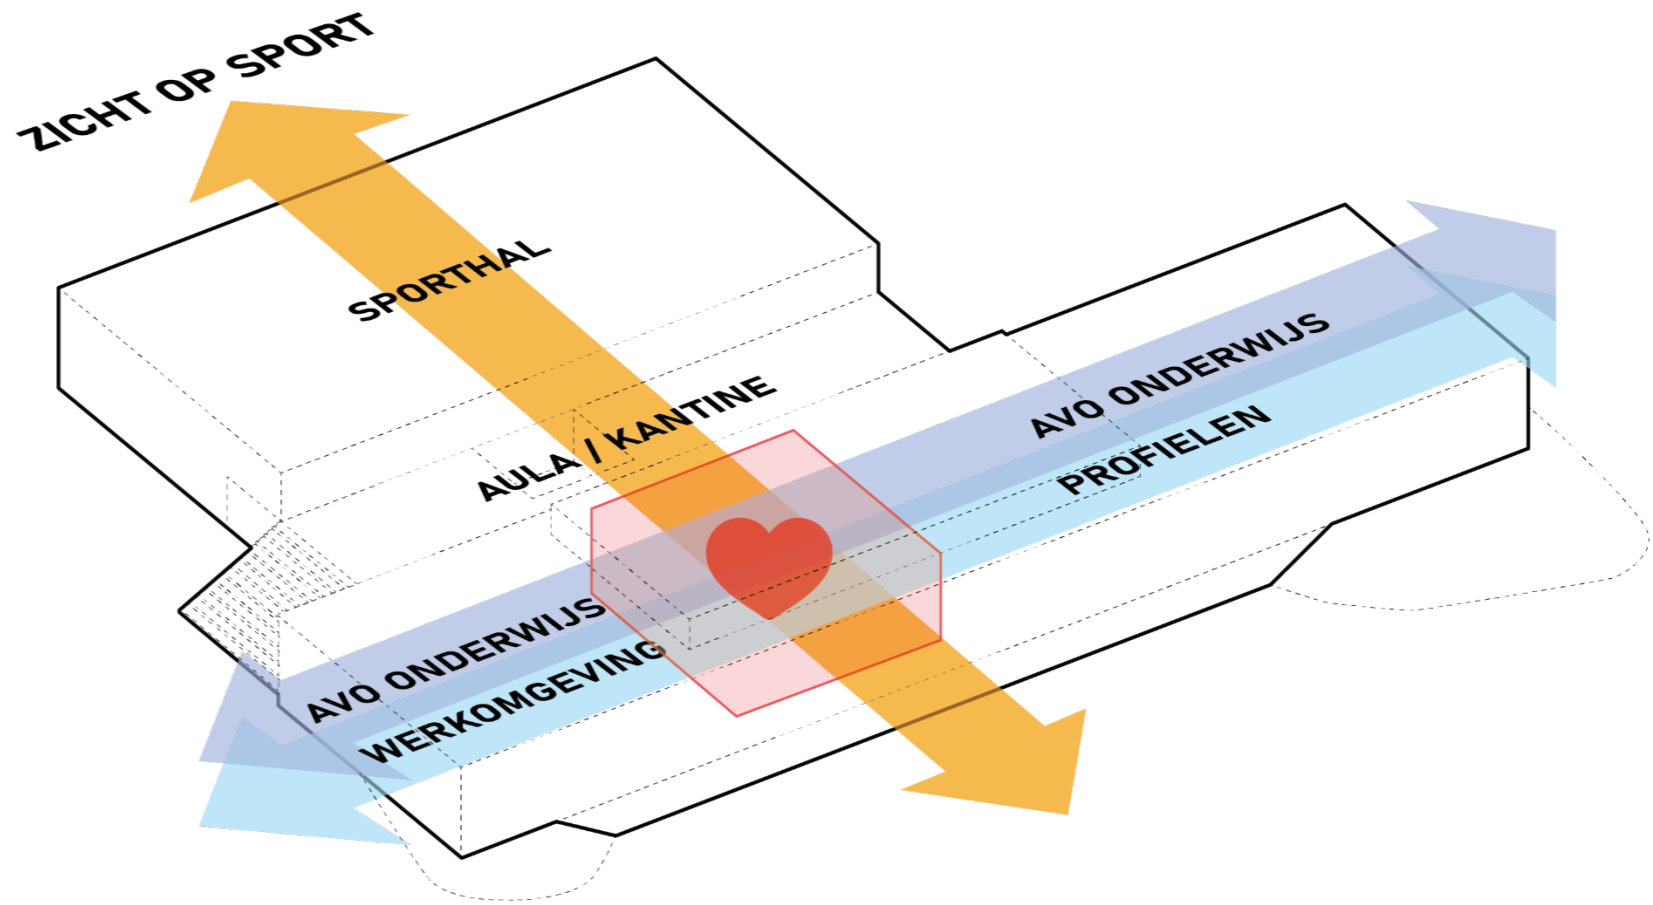

HOOFDSTRUCTUUR GEBOUW